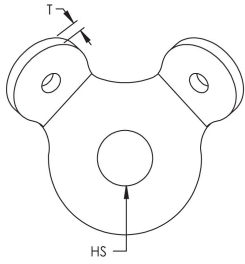

Catalog Number	Article Number	Material	Finish	Brace Size	Hole Size (HS)	Thickness (T)
CSBURC58	402200	Steel	Electrogalvanized	#12, #18, #36	17mm	4.27mm
CSBURC12	402199	Steel	Electrogalvanized	#12, #18, #36	14mm	4.27mm

## ADDITIONAL PRODUCT DETAILS

Brace member is not included.

Mount to the structure using the center hole. Loop cable through the holes in the bent tabs and swage in place.

UL Loads		
Part Number	Brace Member	Load Rating
CSBURC38	CSB12CBL	1859 N
	CSB18CBL	3434 N
	CSB36CBL	8492 N
CSBURC12	CSB12CBL	1859 N
	CSB18CBL	3434 N
	CSB36CBL	8492 N
CSBURC58	CSB12CBL	1859 N
	CSB18CBL	3434 N
	CSB36CBL	8492 N

## DIAGRAMS

---