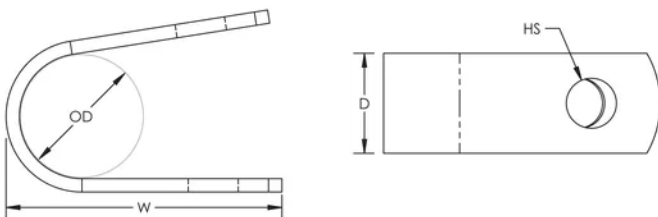

Single Hole Cable Strap

CERTIFICATIONS

FEATURES

Secures lightning protection conductors and prevents displacement

Mechanically secured with screws or nails

SPECIFICATIONS

Table 1/2

| Catalog Number | Article Number | Material | Finish | Outer Diameter (OD) | Depth (D) | Width (W) |
|----------------|----------------|----------|--------|---------------------|-----------|-----------|
| PC010C | 711390 | Copper | | 10 mm | 15mm | 42 mm |
| LPC803L | | Copper | Tinned | 11.91 mm | 12.7mm | 25 mm |
| LPC801 | | Copper | | 11.91 mm | 9.84mm | 25 mm |
| PC008A | 711370 | Aluminum | | 7 mm | 10mm | 28 mm |
| LPC807 | | Copper | | 33 mm | 31.75mm | 76.71 mm |
| LPC805 | | Copper | | 12.7 mm | 15.88mm | 31.75 mm |
| LPA805 | | Aluminum | | 12.7 mm | 15.88mm | 31.75 mm |

Table 2/2

| Catalog Number | Article Number | Hole Size (HS) | Certifications |
|----------------|----------------|----------------|---|
| PC010C | 711390 | 7 mm | |
| LPC803L | | 4.76 mm | E202878-Combined_CoC, E202878-Combined_CoC |
| LPC801 | | 4.76 mm | E202878-Combined_CoC, E202878-Combined_CoC |
| PC008A | 711370 | 5 mm | |
| LPC807 | | 7.14 mm | E202878-Combined_CoC, E202878-Combined_CoC |
| LPC805 | | 7.14 mm | E202878-Combined_CoC, E202878-Combined_CoC |
| LPA805 | | 7.14 mm | |

ADDITIONAL PRODUCT DETAILS

Typically installed every 3' (0.9 m) of conductor.

DIAGRAMS

WARNING

nVent products shall be installed and used only as indicated in nVent's product instruction sheets and training materials. Instruction sheets are available at www.nvent.com and from your nVent customer service representative. Improper installation, misuse, misapplication or other failure to completely follow nVent's instructions and warnings may cause product malfunction, property damage, serious bodily injury and death and/or void your warranty.