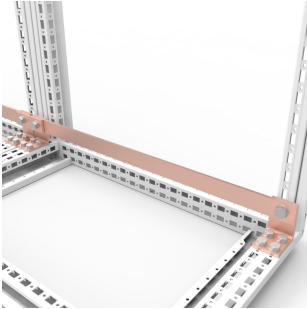

## PE Pen Bars, ECB

Prefabricated busbars designed and tested for nVent HOFFMAN enclosures.

### FEATURES

---

Description: Prefabricated busbars designed for nVent HOFFMAN enclosures.

Material: Copper.

Delivery: 2 pcs. of copper bar.

## SPECIFICATIONS

**Material:** Copper

**Finish:** Mill

Table 1/1

Catalog Number	Height	Width	Depth	Product Family
ECB043005	30mm	5mm	400mm	IEC General Accessories
ECB083005	30mm	5mm	800mm	IEC General Accessories
ECB063005	30mm	5mm	600mm	IEC General Accessories
ECB068010	80mm	10mm	600mm	IEC General Accessories
ECB083010	30mm	10mm	800mm	IEC General Accessories
ECB044010	40mm	10mm	400mm	IEC General Accessories
ECB043010	30mm	10mm	400mm	IEC General Accessories
ECB084010	40mm	10mm	800mm	IEC General Accessories
ECB048010	80mm	10mm	400mm	IEC General Accessories
ECB088010	80mm	10mm	800mm	IEC General Accessories
ECB064010	40mm	10mm	600mm	IEC General Accessories
ECB063010	30mm	10mm	600mm	IEC General Accessories