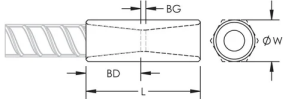

Designed to Meet: AASHTO;ABNT NBR 8548:1984;ACI 318 Type 1 (125% Specified Yield);ACI 318 Type 2 (Specified Tensile);ACI 349;ACI 359;AS3600

Package Quantity: 70

ADDITIONAL PRODUCT DETAILS

Bar dimensions and weights listed may vary by region. Coupler sizes not shown may be available by special order. Contact your nVent LENTON representative for more information.

DIAGRAMS

WARNING

nVent products shall be installed and used only as indicated in nVent's product instruction sheets and training materials. Instruction sheets are available at www.nvent.com and from your nVent customer service representative. Improper installation, misuse, misapplication or other failure to completely follow nVent's instructions and warnings may cause product malfunction, property damage, serious bodily injury and death and/or void your warranty.

North America

+1.800.753.9221
Option 1 – Customer Care
Option 2 – Technical
Support

Europe

Netherlands:
+31 800-0200135
France:
+33 800 901 793

Europe

Germany:
800 1890272
Other Countries:
+31 13 5835404