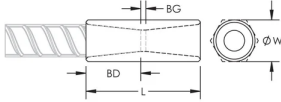

ADDITIONAL PRODUCT DETAILS

Bar dimensions and weights listed may vary by region. Coupler sizes not shown may be available by special order. Contact your nVent LENTON representative for more information.

DIAGRAMS

WARNING

---

nVent products shall be installed and used only as indicated in nVent's product instruction sheets and training materials. Instruction sheets are available at www.nvent.com and from your nVent customer service representative. Improper installation, misuse, misapplication or other failure to completely follow nVent's instructions and warnings may cause product malfunction, property damage, serious bodily injury and death and/or void your warranty.

North America

+1.800.753.9221
Option 1 – Customer Care
Option 2 – Technical
Support

Europe

Netherlands:
+31 800-0200135
France:
+33 800 901 793

Europe

Germany:
800 1890272
Other Countries:
+31 13 5835404