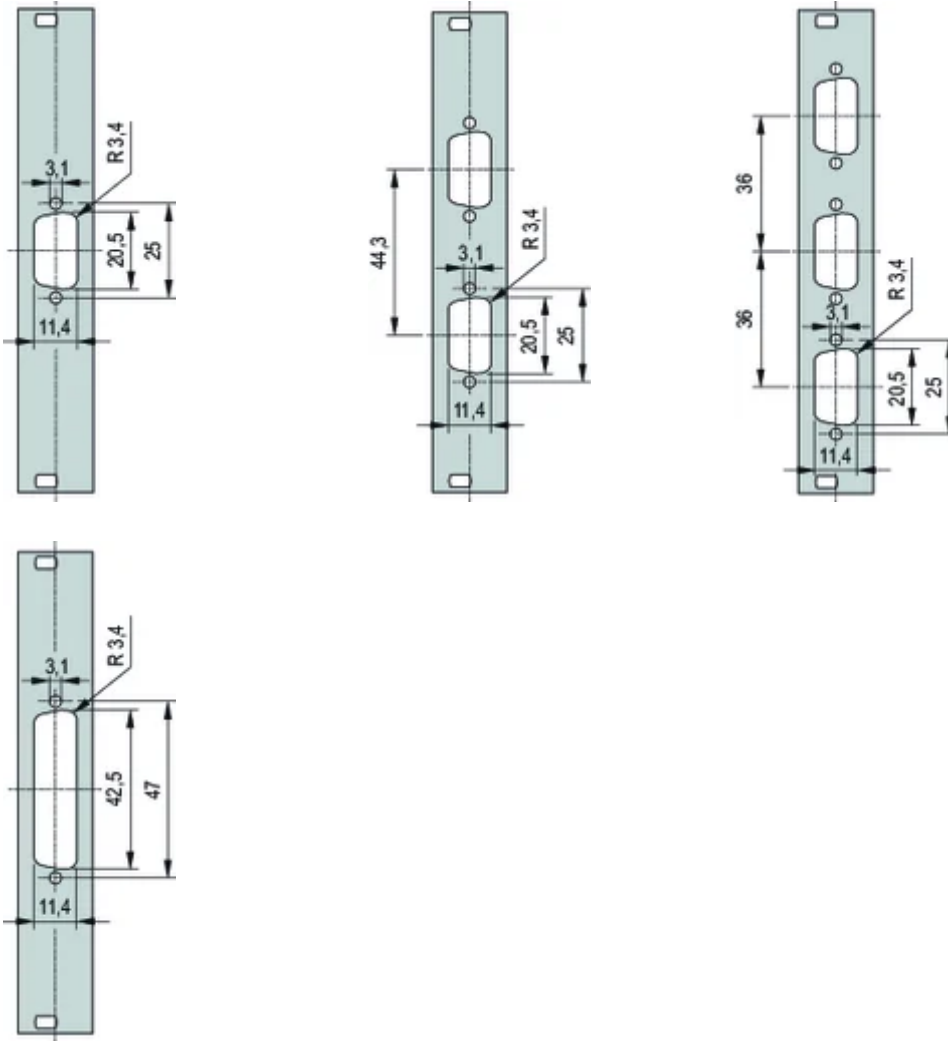

DIAGRAMS

WARNING

---

nVent products shall be installed and used only as indicated in nVent's product instruction sheets and training materials. Instruction sheets are available at www.nvent.com and from your nVent customer service representative. Improper installation, misuse, misapplication or other failure to completely follow nVent's instructions and warnings may cause product malfunction, property damage, serious bodily injury and death and/or void your warranty.