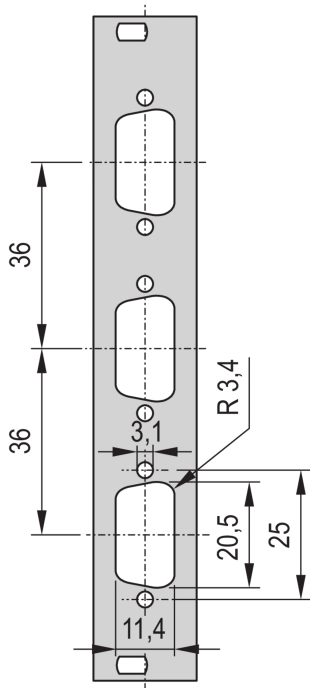

19" Front Panel With SUB-D Cut-Out

19" Front Panel with SUB-D Cut-Out or FDDI Cut-Out.

CERTIFICATIONS

FEATURES

19" Front Panel with Cutout for Sub-D, ST type 3 or FDDI

SPECIFICATIONS

Depth (D):	2.5mm
Material:	Aluminum
Accessory Type:	Front panel
Product Type:	Front Panel

Table 1/2

Catalog Number	Rack Height	Rack Width	Package Quantity	Front Finish	Rear Finish	Number of Pins
30118-334	3U	4HP	1	Painted	Conductive	(1) 25
30118-332	3U	4HP	1	Painted	Conductive	(3) 9
30118-335	3U	4HP	1	Painted	Conductive	(2) 25
30118-338	3U	4HP	1	Painted	Conductive	(1) 9
30118-336	3U	4HP	1	Painted	Conductive	(2) 9

Table 2/2

Catalog Number	Color Code	Finish	Height (H)	Width (W)
30118-334	RAL 7035	Powder Coated	128.4mm	19.98mm
30118-332	RAL 7035	Powder Coated	128.4mm	19.98mm
30118-335	RAL 7035	Powder Coated	128.4mm	19.98mm
30118-338	RAL 7035	Powder Coated	128.4mm	19.98mm
30118-336	RAL 7035	Powder Coated	128.4mm	19.98mm