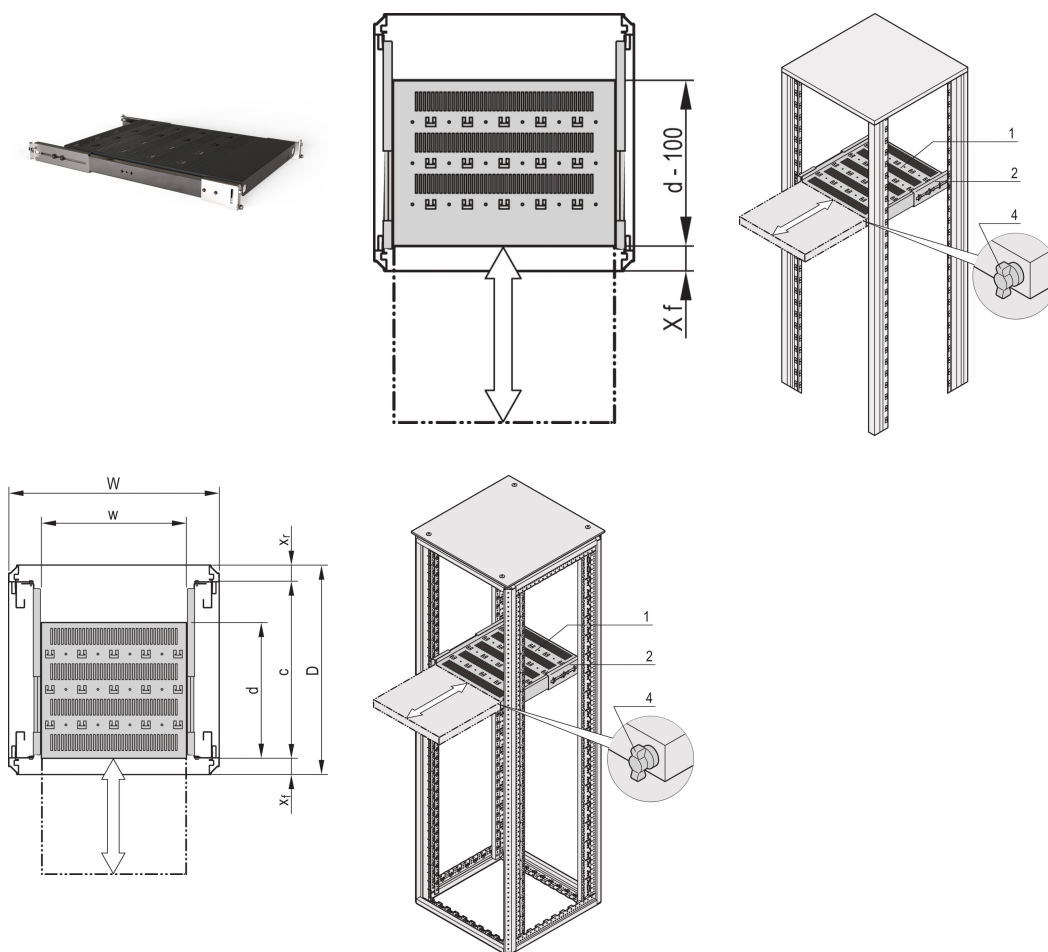

Varistar CP | 19" Telescopic Shelf, 70 kg, 553W 700D, RAL 7021

CATALOG NUMBER

21130-354

Varistar, Novastar and Eurorack 19" Shelf, Stationary with 70 kg load capacity, perforated for ease of assembly.

CERTIFICATIONS

FEATURES

Perforated cut-outs for assembling cable ties

Static load-carrying capacity 70 kg

Incl. telescopic slides

Locking with T-bar lock possible

St, 1.5 mm

Hammer head perforation for assembly with cable ties

PRODUCT ATTRIBUTES

Type: Telescopic Shelf

Width: 600mm

Depth: 582mm

Package Quantity: 1

Color: Black Grey

Color Code: RAL 7021

Finish: Powder Coated

Material: Steel

Product Family: Varistar CP; Novastar

Product Type: Shelf

Net Weight: 9kg

ADDITIONAL PRODUCT DETAILS

Mounting bracket for assembly of telescopic slide at frame please order separately.

Please order T-bar lock separately.