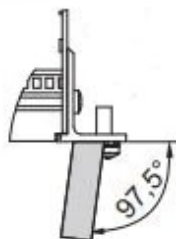

EuropacPRO 19" Subrack Kit for Backplane, Heavy, Retrofit Shielding, With Front Handle, 3 U, 355 mm

CATALOG NUMBER

24567-164

Non-EMC shielded subrack for backplane mounting, heavy version with tox welded side panels and front handle.

CERTIFICATIONS

FEATURES

Subrack with side panel type H ("Heavy"), 19" bracket is firmly fixed to side panel (tox-cold welded)

Supplied as space-saving flat-pack

Rear horizontal rail for backplane mounting with insulation strip

Horizontal rail type "Heavy"

Shock and Vibration resistance up to 5 g

IP 20, in accordance with IEC 60529

Shock and vibration tested to the German "Bahn" standards BN 411002, BN 411003

Internal and external dimensions in accordance with: IEC 60297-3-100, -101, IEEE 1101.1