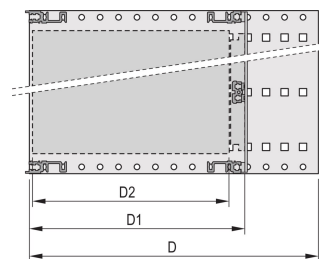

EuropacPRO 19" Subrack Kit for Backplane, Heavy, Retrofit Shielding, With Front Handle, 3 U, 355 mm

CATALOG NUMBER

24567-164

Non-EMC shielded subrack for backplane mounting, heavy version with tox welded side panels and front handle.

CERTIFICATIONS