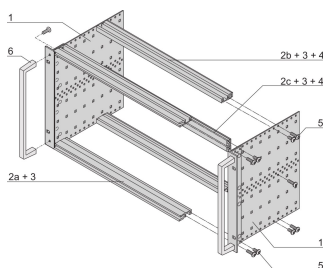

EuropacPRO 19" Subrack Kit for Backplane, Heavy, Retrofit Shielding, With Front Handle, 3 U, 355 mm

CATALOG NUMBER

24567-164

Non-EMC shielded subrack for backplane mounting, heavy version with tox welded side panels and front handle.

CERTIFICATIONS

FEATURES

Subrack with side panel type H ("Heavy"), 19" bracket is firmly fixed to side panel (tox-cold welded)

Supplied as space-saving flat-pack

Rear horizontal rail for backplane mounting with insulation strip

Horizontal rail type "Heavy"

Shock and Vibration resistance up to 5 g

IP 20, in accordance with IEC 60529

Shock and vibration tested to the German "Bahn" standards BN 411002, BN 411003

Internal and external dimensions in accordance with: IEC 60297-3-100, -101, IEEE 1101.1