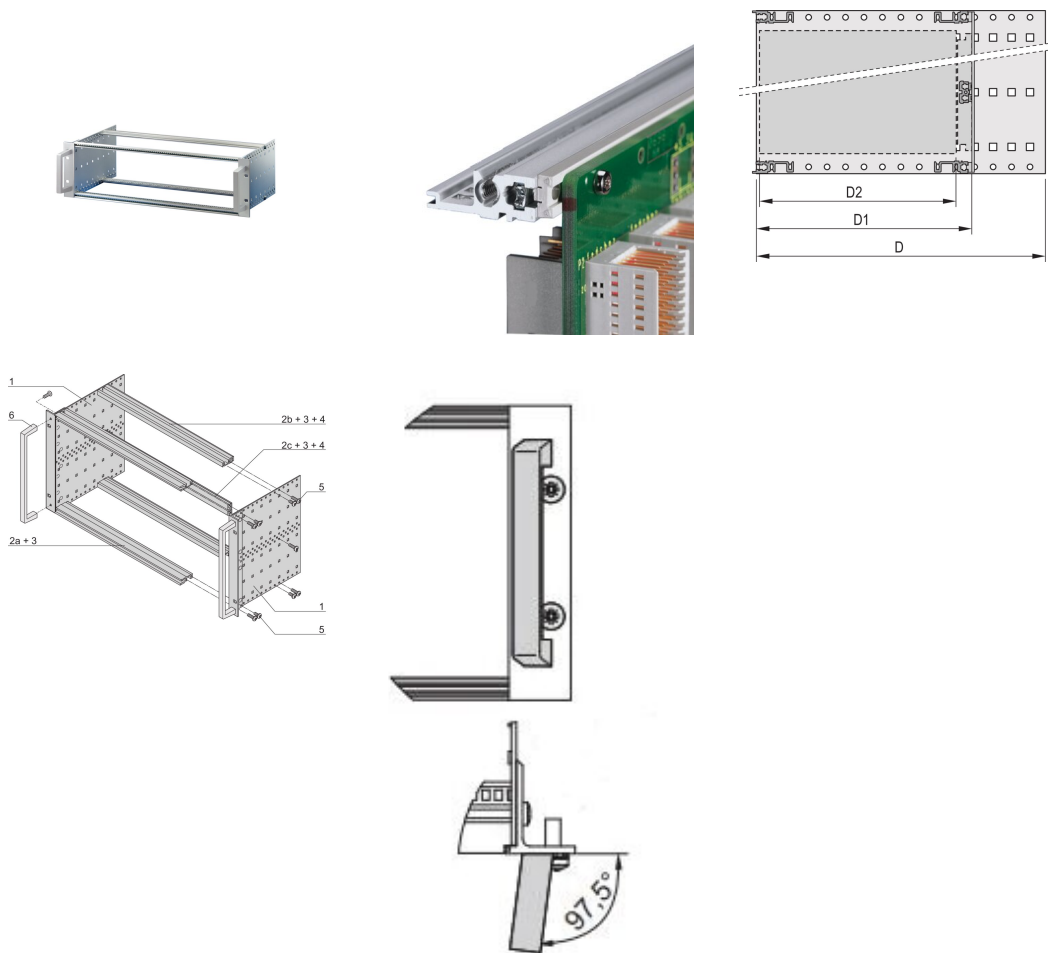

EuropacPRO 19" Subrack Kit for Backplane, Heavy, Retrofit Shielding, With Front Handle, 6 U, 235 mm

CATALOG NUMBER

24567-462

Non-EMC shielded subrack for backplane mounting, heavy version with tox welded side panels and front handle.

CERTIFICATIONS

FEATURES

Subrack with side panel type H ("Heavy"), 19" bracket is firmly fixed to side panel (tox-cold welded)

Supplied as space-saving flat-pack

Rear horizontal rail for backplane mounting with insulation strip

Horizontal rail type "Heavy"

Shock and Vibration resistance up to 5 g

IP 20, in accordance with IEC 60529

Shock and vibration tested to the German "Bahn" standards BN 411002, BN 411003

Internal and external dimensions in accordance with: IEC 60297-3-100, -101, IEEE 1101.1

Installed load up to 15 kg

Version with front handles

PRODUCT ATTRIBUTES

Rack Height: 6U

Depth: 235mm

Package Quantity: 1

For Mounting: Backplane

Board Depth: 160mm; 220mm