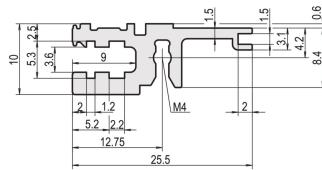

## CATALOG NUMBER

**34560-063**

Combinations of horizontal rails and side panels

		"4" can be combined. "2" combination not recommended			
		Subrack 1.0	Subrack 1.5	Subrack 2.0	Subrack 3.0
Subrack 1.0		-	+	+	+
Subrack 1.5		+	+	+	+
Subrack 2.0		+	+	-	-
Subrack 3.0		+	+	-	-
Side Panel		Light 1.0	Dark 1.0	Heavy 1.0	Edge 1.0