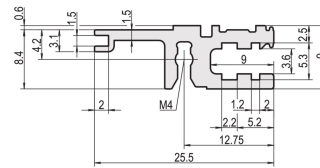

Horizontal Rail, Rear, Type L-VT, Light, 40 HP

CATALOG NUMBER

34560-640

Combinations of horizontal rails and side panels

*+ can be combined, - combination not recommended

Horizontal rail	-	+	+	+	+
Horizontal rail	+	+	+	+	+
Horizontal rail	+	+	-	-	-
Horizontal rail	+	+	-	-	-
Side panel	Light 1-F	Fluorescent 1-F	Heavy 1-F	Rugged 1-F	

The horizontal rail, type VT enables the direct assembly of a backplane.

CERTIFICATIONS

FEATURES

For direct backplane mounting

Recessed installation for low mechanical demands (L-VT)

Mounting top and bottom

Aluminum extrusion, anodized finish, conductive contact surface

PRODUCT ATTRIBUTES

Rack Width: 40HP

Package Quantity: 1

Finish: Anodized

Length: 208.28mm

Material: Aluminum

Product Family: EuropacPRO; RatiopacPRO; RatiopacPRO AIR; CompacPRO; PropacPRO

Product Type: Horizontal Rail

Type: Light, VT

Works With: Subracks; Cases

Net Weight: 0.05kg

ADDITIONAL PRODUCT DETAILS

Delivery is in standard pack multiples. Pricing is per individual item.

Please take into consideration that deliveries may be carried out in the stated SPQs (SPQ, e.g. 5 pieces, 10 pieces, 50 pieces, etc.). Differing order quantities (e.g. 2 pieces) may be changed to the next possible delivery quantity = Standard Pack Quantity.