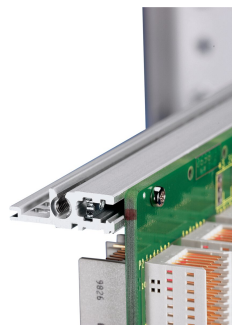

# Horizontal Rail, Rear, Type H-VT, Heavy, 28 HP

CATALOG NUMBER

**34560-728**

Combinations of horizontal rails and side panels

		+ = can be combined, - = combination not recommended			
Horizontal rail		-	+	+	subcase to request
Horizontal rail		+	subcase to request (see Connection PC)	subcase to request with subcase for external mounting	+
Horizontal rail		+	subcase to request	subcase to request	-
Horizontal rail					
Side panel		Light 1-F	Fluorescent F	Heavy 2-F	Rugged 1-F

The horizontal rail, type VT enables the direct assembly of a backplane.

CERTIFICATIONS

FEATURES

For direct backplane mounting

Mounting top and bottom

Recessed installation for high mechanical demands (H-VT)

Aluminum extrusion, anodized finish, conductive contact surface

PRODUCT ATTRIBUTES

Rack Width: 28HP

Package Quantity: 1

Finish: Anodized

Length: 147.32mm

Material: Aluminum

Product Family: EuropacPRO; RatiopacPRO; RatiopacPRO AIR; CompacPRO; PropacPRO