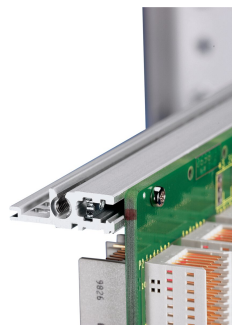

# Horizontal Rail, Rear, Type H-VT, Heavy, 63 HP

## CATALOG NUMBER

**34560-763**

Combinations of horizontal rails and side panels

		+ = can be combined, - = combination not recommended			
Horizontal rail	Light 1-F	-	+	+	subcase to request
Horizontal rail	Fluorid 1-F	+	subcase to request (for Connector-PC)	subcase to request with subcase for external mounting	+
Horizontal rail	Heavy 2-F	+	+	-	-
Horizontal rail	Fluorid 2-F	+	+	-	-
Side panel	Light 1-F				
	Fluorid 1-F				
	Heavy 2-F				
	Fluorid 2-F				

The horizontal rail, type VT enables the direct assembly of a backplane.

## FEATURES

For direct backplane mounting

Mounting top and bottom

Recessed installation for high mechanical demands (H-VT)

Aluminum extrusion, anodized finish, conductive contact surface