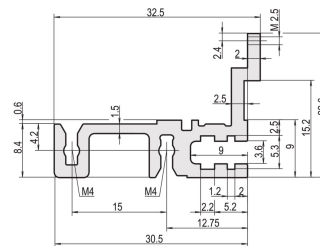

## CATALOG NUMBER

**34560-984**

Combinations of horizontal rails and side panels

	Aluminum	Aluminum	Aluminum	Aluminum
Aluminum	-	+	+	+
Aluminum	+	+	+	+
Aluminum	+	+	-	-
Horizontal rail	+	+	-	-
Side panel	Light 1	Medium 2	Heavy 3 H	Flagged 4 B

Legend: + = can be combined, - = combination not recommended

The horizontal rail, type heavy with MZ enables the use of DIN connectors. The connectors are in accordance with EN 60603-2.

## PRODUCT ATTRIBUTES

Rack Width: 84HP

Package Quantity: 1

Finish: Anodized

Length: 431.8mm

Material: Aluminum

Product Family: EuropacPRO; RatiopacPRO; RatiopacPRO AIR; CompacPRO; PropacPRO

Product Type: Horizontal Rail