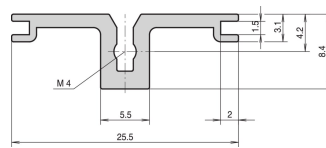

Horizontal Rail Rear, Type AB for Rear I/O Board Guides, 63 HP

CATALOG NUMBER

34561-563

Combinations of horizontal rails and side panels

	Side panel 1	Side panel 2	Side panel 3	Side panel 4
Horizontal rail	+	+	+	+
Horizontal rail	+	+	+	+
Horizontal rail	+	+	-	-
Horizontal rail	+	+	-	-