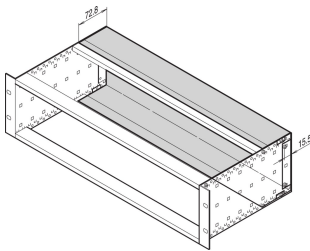

EuropacPRO Rear Hood for Stainless Steel EMC Gasket, 6 U, 84 HP

CATALOG NUMBER

34561-764

The rear hood is used as a shielded rear boundary and requires 60 mm space. Therefore if the rear hood is used, the side panel depth must be 60 mm greater than the board depth. Contact between the rear hood and the horizontal rails is established by the stainless steel contact strip for the cover plate. Thus no additional EMC sealing is necessary. Rear hood cannot be used simultaneously with rear corner profile.

CERTIFICATIONS

FEATURES

The rear hood is used as a shielded rear boundary. The rear hood requires 60 mm space. Therefore if the rear hood is used, the side panel depth must be 60 mm greater than the board depth. Example: For a board depth of 160 mm a side panel (with rear hood) of 235 mm (175 mm + 60 mm) is used

Contact between the rear hood and the horizontal rails is established by the stainless steel contact strip for the cover plate. Thus no additional EMC sealing is necessary

Rear hood cannot be used simultaneously with rear corner profile

For EMC-shielding please order EMC gasket for horizontal rail separately.

PRODUCT ATTRIBUTES

Rack Height: 6U

Rack Width: 84HP

Package Quantity: 1

Finish: Passivated

Material: Aluminum

Product Family: EuropacPRO