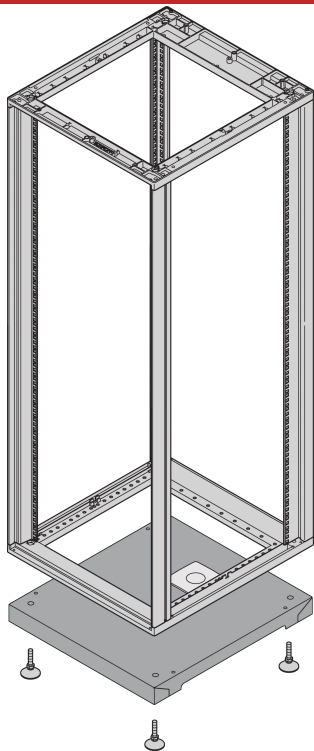

## Novastar Base/Plinth

Base Plate for Rear Cable Ducting which cut out for cable management. Opening is covered with plastic. Accessory brush strip can build in.

### FEATURES

Static load-carrying capacity 400 kg

Adjustable feet, height 57 mm ... 67 mm

St, 1.5 mm, RAL 7021

Cable ducting 110 x 76 mm

Incl. GND/earthing

## SPECIFICATIONS

---

<b>Height:</b>	45mm
<b>Product Type:</b>	Cabinet/Rack Base
<b>Material:</b>	Steel

Table 1/2

Catalog Number	Width	Depth	Package Quantity	Color	Color Code	Finish
27230-072	553mm	800mm	1	Black Grey	RAL 7021	Powder Coated
27230-070	553mm	500mm	1	Black Grey	RAL 7021	Powder Coated
27230-080	1000mm	1000mm	1	Black Grey	RAL 7021	Powder Coated
27230-076	900mm	900mm	1	Black Grey	RAL 7021	Powder Coated
27230-071	553mm	600mm	1	Black Grey	RAL 7021	Powder Coated