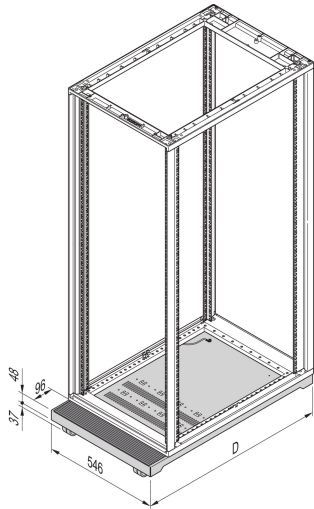

Novastar Mobile Plinth

Aluminum mobile base plinth with load capacity of 200 kg, for aluminum cabinets with 600 mm breadth.

CERTIFICATIONS

FEATURES

St, 2 mm

4 castors

Rubber mat, 3 mm

Load-carrying capacity 200 kg

Base/plinth height H = 100 mm

SPECIFICATIONS

Product Type: Cabinet/Rack Base

Material: Steel

Table 1/2

Catalog Number	Width	Depth	Package Quantity	Color	Color Code	Finish
----------------	-------	-------	------------------	-------	------------	--------