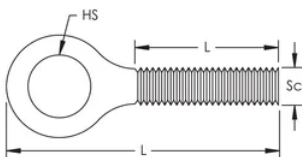

Eye Screw

FEATURES

Designed to accept nVent CADDY Speed Link wire rope or hook

SPECIFICATIONS

Finish: Electrogalvanized

Material: Steel

Table 1/1

Catalog Number	Article Number	Screw Diameter (Sc)	Screw Length (L)	Hole Size (HS)	Length (L)
SLEB250		0.25	25mm	7.2 mm	44mm
SLEB375		0.375	45.7mm	7.2 mm	63.5mm
SLEBM6	195854	6	20mm	7.2 mm	37.5mm
SLEBM8	195856	8	25mm	8.5 mm	50mm

DIAGRAMS