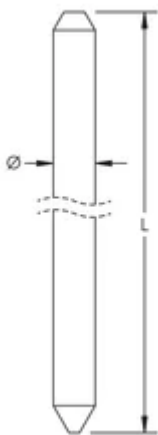

Catalog Number	Ground Rod Diameter, Nominal	Ground Rod Diameter, Actual (Ø)	Length (L)	Unit Weight	Certifications
6544M18	1"	25.4 mm	1.8mm	8.11 kg	

ADDITIONAL PRODUCT DETAILS

Due to the inherent softness of the copper material, special consideration should be given when driving this product into the soil.

DIAGRAMS

WARNING

nVent products shall be installed and used only as indicated in nVent's product instruction sheets and training materials. Instruction sheets are available at www.nvent.com and from your nVent customer service representative. Improper installation, misuse, misapplication or other failure to completely follow nVent's instructions and warnings may cause product malfunction, property damage, serious bodily injury and death and/or void your warranty.

North America

+1.800.753.9221

Option 1 – Customer Care

Option 2 – Technical

Support

Europe

Netherlands:

+31 800-0200135

France:

+33 800 901 793

Europe

Germany:

800 1890272

Other Countries:

+31 13 5835404

APAC

Shanghai:

+ 86 21 2412 1618/19

Sydney:

+61 2 9751 8500

Our powerful portfolio of brands:

CADDY

ERICO

HOFFMAN

ILSCO

SCHROFF

TRACHTE