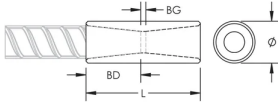

ADDITIONAL PRODUCT DETAILS

Bar dimensions and weights listed may vary by region. Coupler sizes not shown may be available by special order. Contact your nVent LENTON representative for more information.

DIAGRAMS

WARNING

nVent products shall be installed and used only as indicated in nVent's product instruction sheets and training materials. Instruction sheets are available at www.nvent.com and from your nVent customer service representative. Improper installation, misuse, misapplication or other failure to completely follow nVent's instructions and warnings may cause product malfunction, property damage, serious bodily injury and death and/or void your warranty.

North America

+1.800.753.9221
Option 1 – Customer Care
Option 2 – Technical
Support

Europe

Netherlands:
+31 800-0200135
France:
+33 800 901 793

Europe

Germany:
800 1890272
Other Countries:
+31 13 5835404