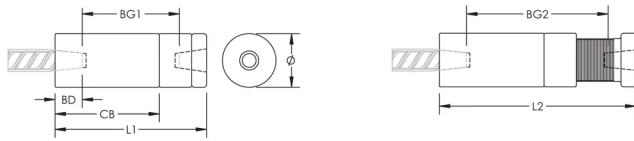

Unit Weight: 1.19 kg

Designed to Meet: AASHTO;ABNT NBR 8548:1984;ACI 318 Type 1 (125% Specified Yield);ACI 318 Type 2 (Specified Tensile);ACI 349;ACI 359;AS3600

Package Quantity: 12

ADDITIONAL PRODUCT DETAILS

Bar dimensions and weights listed may vary by region. Coupler sizes not shown may be available by special order. Contact your nVent LENTON representative for more information.

DIAGRAMS

WARNING

nVent products shall be installed and used only as indicated in nVent's product instruction sheets and training materials. Instruction sheets are available at www.nvent.com and from your nVent customer service representative. Improper installation, misuse, misapplication or other failure to completely follow nVent's instructions and warnings may cause product malfunction, property damage, serious bodily injury and death and/or void your warranty.

North America

+1.800.753.9221

Option 1 – Customer Care

Option 2 – Technical

Support

Europe

Netherlands:

+31 800-0200135

France:

+33 800 901 793

Europe

Germany:

800 1890272

Other Countries:

+31 13 5835404

APAC

Shanghai:

+ 86 21 2412 1618/19

Sydney:

+61 2 9751 8500

Our powerful portfolio of brands:

CADDY

ERICO

HOFFMAN

ILSCO

SCHROFF

TRACHTE