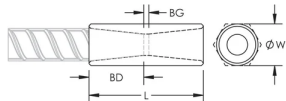

ADDITIONAL PRODUCT DETAILS

Bar dimensions and weights listed may vary by region. Coupler sizes not shown may be available by special order. Contact your nVent LENTON representative for more information.

DIAGRAMS

WARNING

---

nVent products shall be installed and used only as indicated in nVent's product instruction sheets and training materials. Instruction sheets are available at www.nvent.com and from your nVent customer service representative. Improper installation, misuse, misapplication or other failure to completely follow nVent's instructions and warnings may cause product malfunction, property damage, serious bodily injury and death and/or void your warranty.

North America

+1.800.753.9221

Option 1 – Customer Care

Option 2 – Technical

Support

Europe

Netherlands:

+31 800-0200135

France:

+33 800 901 793

Europe

Germany:

800 1890272

Other Countries:

+31 13 5835404