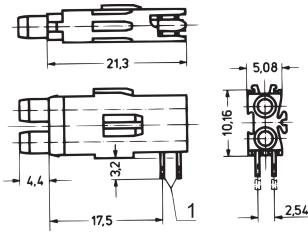

# Double Test Socket, Ø 2 mm

Double test sockets for mounting plane 1 and 2, short and long type.

Solder temperature should only be applied for a maximum of 5 seconds. The plastic body should be protected from the solder wave when wave soldering.

## SPECIFICATIONS

**Diameter:** 2mm  
**Product Type:** Socket

Table 1/2

Catalog Number	Type	Package Quantity	Voltage AC	Max Current	Test Voltage @ 50 Hz	Ambient Temperature
69004-089	Long, Mounting Plane 1	1	30V	1A	1kV	-25 to 70°C
69004-131	Short, Mounting Plane 1	1	30V	1A	1kV	-25 to 70°C
69004-090	Long, Mounting Plane 2	10	30V	1A	1kV	-25 to 70°C

## ADDITIONAL PRODUCT DETAILS

Dimensions of connecting pins: 0.3 × 0.6 mm.

Required front panel drill hole: Ø 4 mm.

Please take into consideration that deliveries may be carried out in the stated SPQs (SPQ, e.g. 5 pieces, 10 pieces, 50 pieces, etc.). Differing order quantities (e.g. 2 pieces) may be changed to the next possible delivery quantity = Standard Pack Quantity.