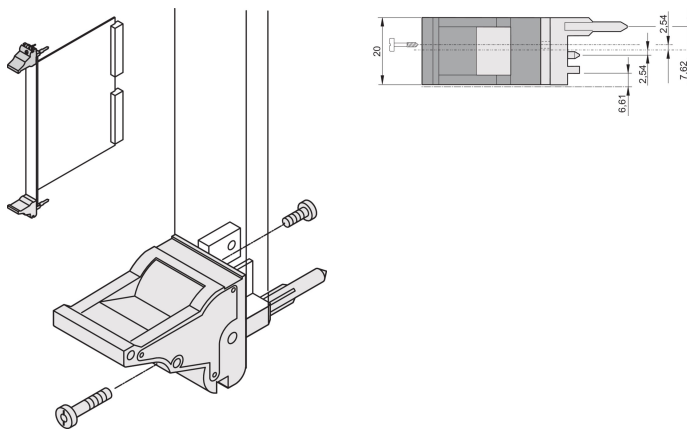

Insertor/Extractor Handle Type IEL, Grey Lever, Black Button, Top, 10 Pieces

CATALOG NUMBER

20817-692

The insertor/extractor handle, type IEL in accordance with IEEE 1101.10. 0,1" offset Two of these handles can overcome a single lever force of 700 N (per pair).

CERTIFICATIONS

FEATURES

Suitable for insertion and extraction forces up to 700 N (per pair)

In accordance with IEEE 1101.10 and IEC 60297-3-102

A microswitch can be mounted

0.1" offset is used for PSUs with SMD Plus

PRODUCT ATTRIBUTES

Package Quantity: 10

Handle Type: IEL; Top Front

Flammability Rating: UL® 94V-0

Color: Grey

Complies With: EN 45545-2

Material: Polycarbonate

Product Type: Handle

Type: Inserter/Extractor, 0.1" Offset

Works With: Front Panels

Gross Weight: 0.248kg

ADDITIONAL PRODUCT DETAILS

Please order Coding pegs and Microswitch separately.

DIAGRAMS

WARNING

nVent products shall be installed and used only as indicated in nVent's product instruction sheets and training materials. Instruction sheets are available at www.nvent.com and from your nVent customer service representative. Improper installation, misuse, misapplication or other failure to completely follow nVent's instructions and warnings may cause product malfunction, property damage, serious bodily injury and death and/or void your warranty.