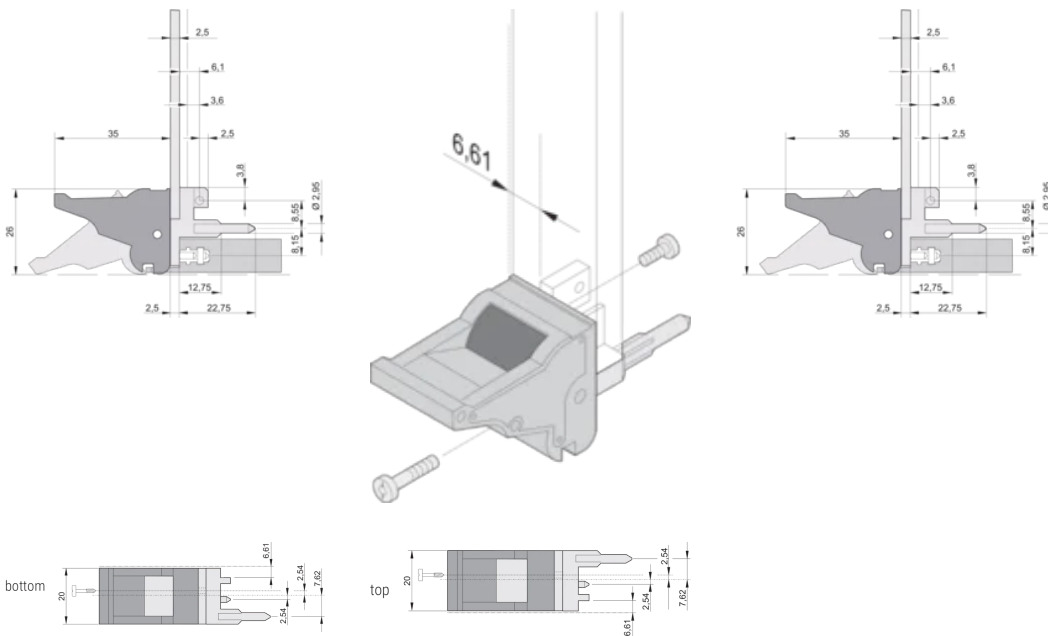

CERTIFICATIONS

FEATURES

Suitable for insertion and extraction forces up to 700 N (per pair)

In accordance with IEEE 1101.10 and IEC 60297-3-102

A microswitch can be mounted

0.1" offset is used for PSUs with SMD Plus

Type: Inserter/Extractor, 0.1" Offset

Works With: Front Panels

Gross Weight: 0.248kg

ADDITIONAL PRODUCT DETAILS

Please order Coding pegs and Microswitch separately.

DIAGRAMS

WARNING

nVent products shall be installed and used only as indicated in nVent's product instruction sheets and training materials. Instruction sheets are available at www.nvent.com and from your nVent customer service representative. Improper installation, misuse, misapplication or other failure to completely follow nVent's instructions and warnings may cause product malfunction, property damage, serious bodily injury and death and/or void your warranty.