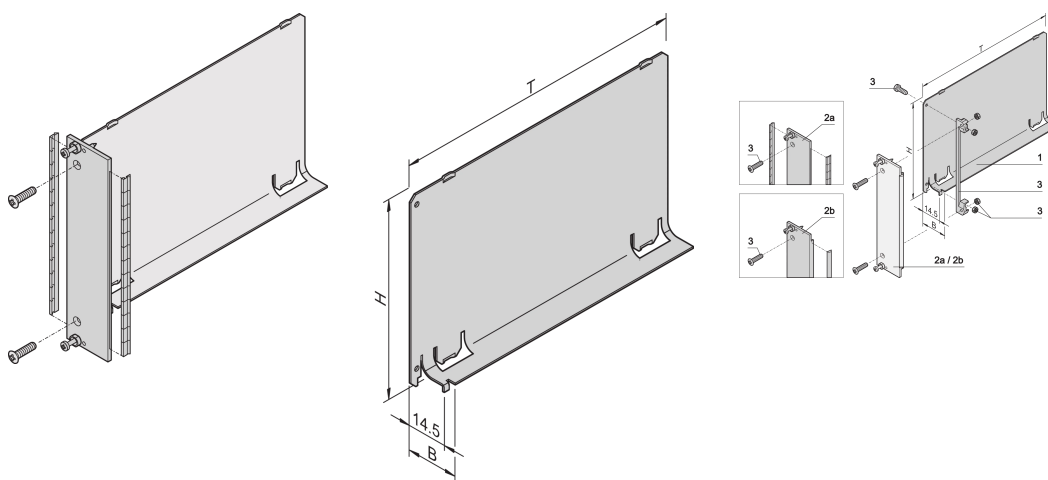

## CATALOG NUMBER

**20848-720**

The air baffle with flat front panel covers an empty slot and eliminates an air leak. The flat front panel accepts a stainless steel EMC gasket.