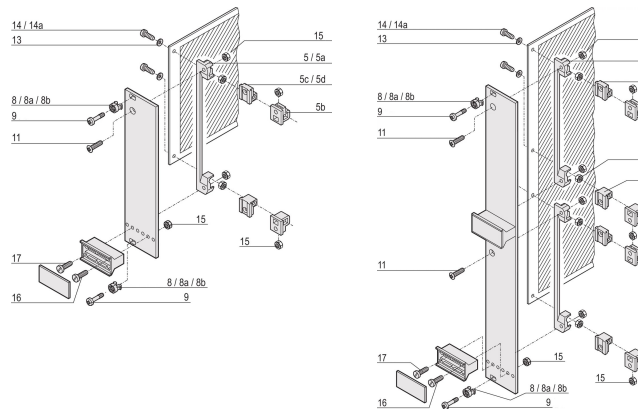

Sleeves for M2.5, Plastic, Black; 100 pieces

CATALOG NUMBER

21100-591

Sleeve guides the collar screw when fastening the front panel.

CERTIFICATIONS

FEATURES

Sleeve guides the collar screw when fastening the front panel

Sleeve is inserted into the elongated hole of the front panel

PRODUCT ATTRIBUTES

Material: Polyamide 6

Color: Jet Black

Package Quantity: 100

Color Code: RAL 9005

Depth (D): 6.9mm

Height (H): 6mm

Product Type: Sleeve

Width (W): 6.8mm

Works With: Front Panels

Flammability Rating: UL® 94V-2

ADDITIONAL PRODUCT DETAILS

Metal sleeves on the partial front panels must be pressed in.

All sleeves can be used for front panel > 2 HP.