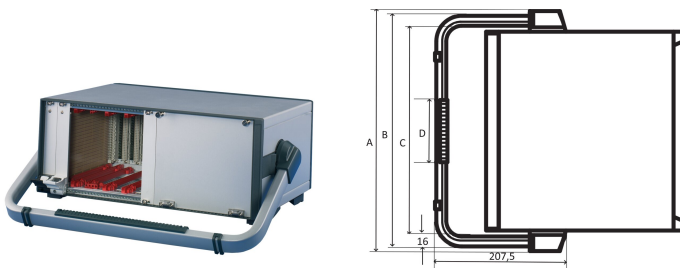

RatiopacPRO/-Air Tip-up Handle, 42 HP

CATALOG NUMBER

24571-320

Tip-up carrying handles.

CERTIFICATIONS

FEATURES

Adjustable in 30° increments

Retrofittable without mechanical tooling on case

Static load-carrying capacity 30 kg

The handle enable a user to have a better view to the front side of the case in case of desktop usage

PRODUCT ATTRIBUTES

Rack Width: 42HP

Package Quantity: 1

Handle Type: Tip-up Handle