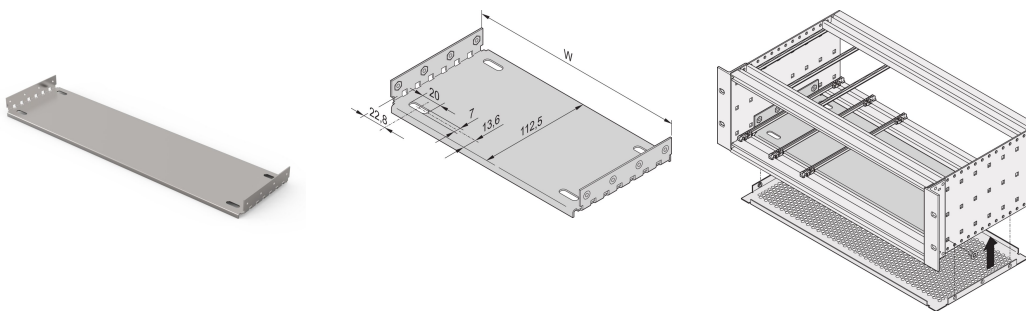

EuropacPRO Mounting Plate for Use With Cover Plate, 84 HP, 280 mm Board Length

CATALOG NUMBER

34563-026

Material	HP	W	D
34563001	28	146,87	112,50
34563009	28	146,87	172,50
34563002	42	217,99	112,50
34563014	42	217,99	172,50
34563003	63	324,67	112,50
34563019	63	324,67	172,50
34563004	84	431,35	112,50
34563024	84	431,35	172,50
34563026	84	431,35	232,50
34563028	84	431,35	292,50
34563042	84	431,35	352,50
34563044	84	431,35	412,50

Mounting plate for use with cover plates for installation and fixing of heavy components. Full width mounting plates (as wide as the subrack or the system case) are fixed to the side panels. The partial width mounting plates are fixed to the side panel and horizontal rail by means of an assembly strip.

Guide rails Type 4,4" and type strengthened cannot be used in combination with a mounting plate. Top / bottom cover which will be inserted into the groove of the light (type L) horizontal rails cannot be used in combination with a mounting plate.

FEATURES

For installation and fixing of heavy components

Mounting plate, full width: The mounting plate is as wide as the subrack/system case and is fixed to the side panels

A guide rail can be fitted in first and last slot position