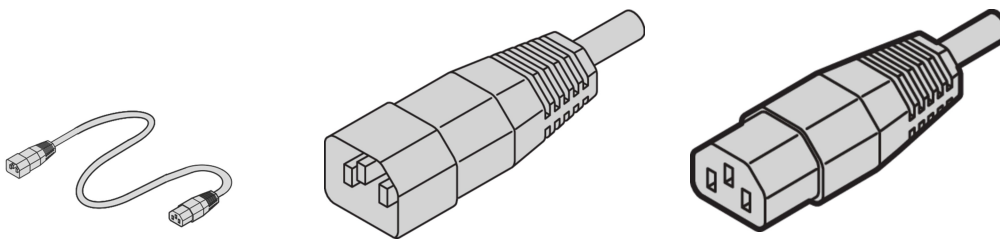

# Mains Cable, IEC C14 to C13, 2.5 m, Black

## CATALOG NUMBER

**60197-053**

nVent SCHROFF Mains cable provides practical, universal fastening with variable attachment facilities. They are general in nature and fit in to different applications like Fans, cabinet lights, etc., Industrial PC connections, Uninterruptible power supplies, Systems.

## PRODUCT ATTRIBUTES

Input Connector: IEC C14

Output Connector: IEC C13

Length: 2500mm

Package Quantity: 1

Color: Black

Connector Type: Straight

Material: PVC