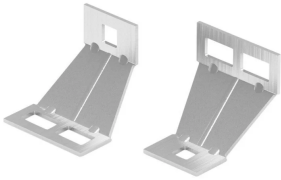

# Adjustable Fixing Bracket

## FEATURES

Secures SPEEDWAY Cable Ladder to structural elements for horizontal and vertical runs

Installs quickly and easily with included hardware

Low profile allows for installations in tight spaces

## SPECIFICATIONS

Table 1/2

Catalog Number	Article Number	Material	Finish	A	B	C
CLSWAFBGA	842050	Steel	Hot-Dip Galvanized	60 mm	40 mm	58 mm

Table 2/2

Catalog Number	Article Number	D
CLSWAFBGA	842050	2.5 mm