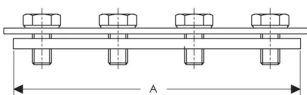

DIAGRAMS

WARNING

nVent products shall be installed and used only as indicated in nVent's product instruction sheets and training materials. Instruction sheets are available at www.nvent.com and from your nVent customer service representative. Improper installation, misuse, misapplication or other failure to completely follow nVent's instructions and warnings may cause product malfunction, property damage, serious bodily injury and death and/or void your warranty.