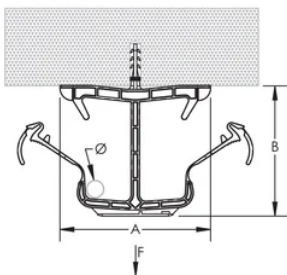

SPECIFICATIONS

DIAGRAMS

WARNING

nVent products shall be installed and used only as indicated in nVent's product instruction sheets and training materials. Instruction sheets are available at www.nvent.com and from your nVent customer service representative. Improper installation, misuse, misapplication or other failure to completely follow nVent's instructions and warnings may cause product malfunction, property damage, serious bodily injury and death and/or void your warranty.