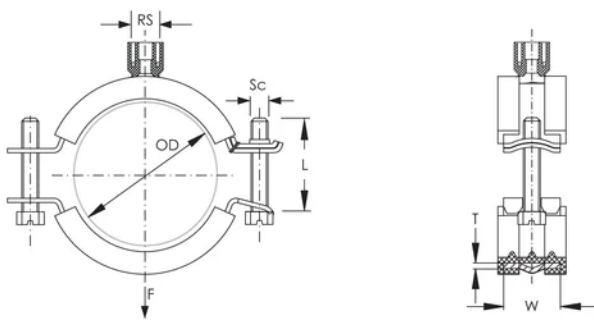

Color: Black

Material: Steel;EPDM-SBR Rubber

Finish: Electrogalvanized

Outer Diameter (OD): 31 - 37 mm

Pipe Size: 1"

NB/DN: 25

Width (W): 20 mm

Thickness (T): 1 mm

Screw Diameter (Sc): 6 mm

Screw Length (L): 32mm

Static Load: 1000N

Unit Weight: 0.12 kg

ADDITIONAL PRODUCT DETAILS

Lining is EPDM rubber.

DIAGRAMS

WARNING