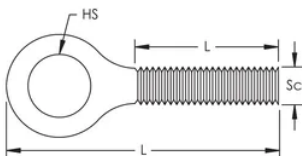

## SPECIFICATIONS

**Finish:** Electrogalvanized

**Material:** Steel

Table 1/1

Catalog Number	Article Number	Screw Diameter (Sc)	Screw Length (L)	Hole Size (HS)	Length (L)
SLEBM6	195854	6	20mm	7.2 mm	37.5mm
SLEBM8	195856	8	25mm	8.5 mm	50mm

## DIAGRAMS