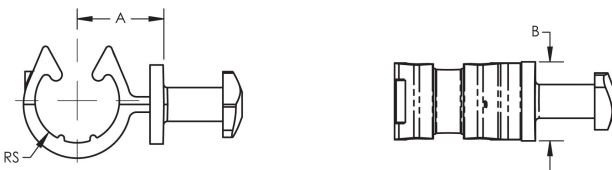

SPECIFICATIONS

DIAGRAMS

WARNING

nVent products shall be installed and used only as indicated in nVent's product instruction sheets and training materials. Instruction sheets are available at www.nvent.com and from your nVent customer service representative. Improper installation, misuse, misapplication or other failure to completely follow nVent's instructions and warnings may cause product malfunction, property damage, serious bodily injury and death and/or void your warranty.