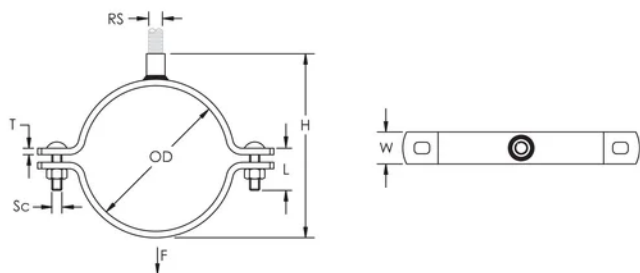

NUT 2-Screw Clamp for Copper Pipe, 100 DN, 101.6 mm OD

CATALOG NUMBER

NUT100CUPPC

FEATURES

Suspends copper pipe services

Cup head fastener

Double bolted

PRODUCT ATTRIBUTES

Finish: Polyester

Color: Brown

NB/DN: 100

Outer Diameter (OD): 101.6 mm

Rod Size (RS): M10

Height (H): 133 mm

Width (W): 20 mm

Thickness (T): 3 mm

Screw Diameter (Sc): 5/16"

Screw Length (L): 1"

Static Load: 1500N

DIAGRAMS

WARNING

nVent products shall be installed and used only as indicated in nVent's product instruction sheets and training materials. Instruction sheets are available at www.nvent.com and from your nVent customer service representative. Improper installation, misuse, misapplication or other failure to completely follow nVent's instructions and warnings may cause product malfunction, property damage, serious bodily injury and death and/or void your warranty.