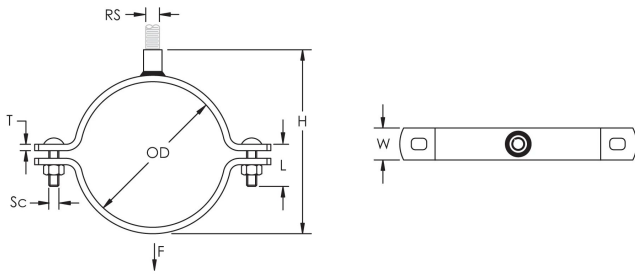

## FEATURES

Suspends copper pipe services

Cup head fastener

Double bolted

## PRODUCT ATTRIBUTES

Finish: Polyester

Color: Brown

NB/DN: 150

Outer Diameter (OD): 152.4 mm

Rod Size (RS): M10

Height (H): 187 mm

Width (W): 25 mm

Thickness (T): 3 mm

Screw Diameter (Sc): 5/16"

Screw Length (L): 1"

Static Load: 2500N

## DIAGRAMS