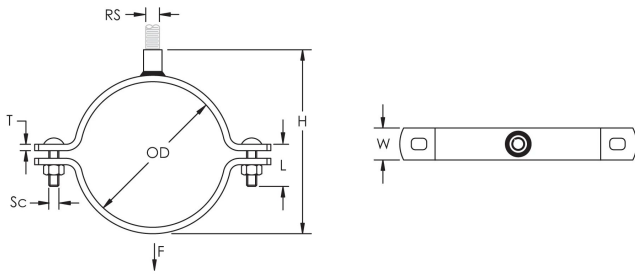

## FEATURES

Suspends copper pipe services

Cup head fastener

Double bolted

## PRODUCT ATTRIBUTES

Finish: Polyester

Color: Brown

NB/DN: 15

Outer Diameter (OD): 12.7 mm

Rod Size (RS): M10

Height (H): 44 mm

Width (W): 20 mm

Thickness (T): 3 mm

Screw Diameter (Sc): 1/4"

Screw Length (L): 1"

Static Load: 1500N

## DIAGRAMS