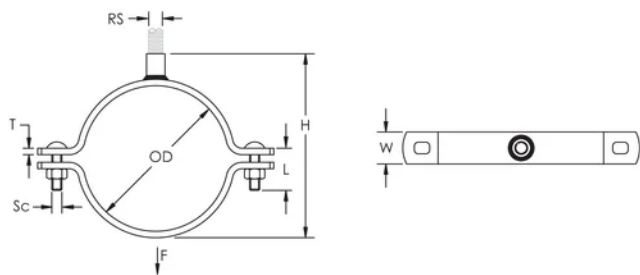

## FEATURES

Suspends copper pipe services

Cup head fastener

Double bolted

## PRODUCT ATTRIBUTES

Finish: Polyester

Color: Brown

NB/DN: 20

Outer Diameter (OD): 19 mm

Rod Size (RS): M10

Height (H): 50 mm

Width (W): 20 mm

Thickness (T): 3 mm

Screw Diameter (Sc): 1/4"

Screw Length (L): 1"

Static Load: 1500N

## DIAGRAMS