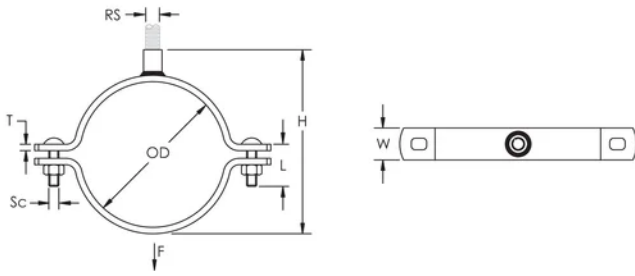

## FEATURES

Suspends copper pipe services

Cup head fastener

Double bolted

## PRODUCT ATTRIBUTES

Finish: Polyester

Color: Brown

NB/DN: 25

Outer Diameter (OD): 25.4 mm

Rod Size (RS): M10

Height (H): 56 mm

Width (W): 20 mm

Thickness (T): 3 mm

Screw Diameter (Sc): 1/4"

Screw Length (L): 1"

Static Load: 1500N

## DIAGRAMS