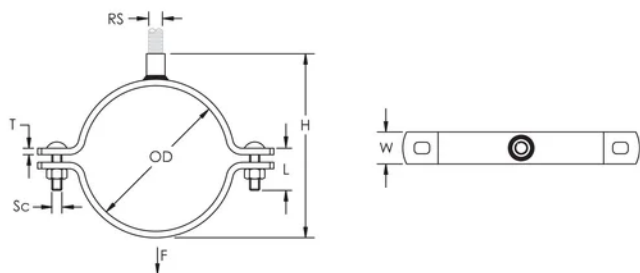

## FEATURES

Suspends copper pipe services

Cup head fastener

Double bolted

## PRODUCT ATTRIBUTES

Finish: Polyester

Color: Brown

NB/DN: 50

Outer Diameter (OD): 51.2 mm

Rod Size (RS): M10

Height (H): 82 mm

Width (W): 20 mm

Thickness (T): 3 mm

Screw Diameter (Sc): 1/4"

Screw Length (L): 1"

Static Load: 1500N

## DIAGRAMS