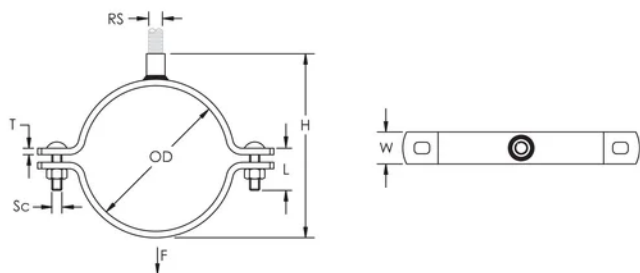

NUT 2-Screw Clamp for Copper Pipe, 65 DN, 63.5 mm OD

CATALOG NUMBER

NUT65CUPPC

FEATURES

Suspends copper pipe services

Cup head fastener

Double bolted

PRODUCT ATTRIBUTES

Finish: Polyester

Color: Brown

NB/DN: 65

Outer Diameter (OD): 63.5 mm

Rod Size (RS): M10

Height (H): 95 mm

Width (W): 20 mm

Thickness (T): 3 mm

Screw Diameter (Sc): 1/4"

Screw Length (L): 1"

Static Load: 1500N

DIAGRAMS

WARNING

nVent products shall be installed and used only as indicated in nVent's product instruction sheets and training materials. Instruction sheets are available at www.nvent.com and from your nVent customer service representative. Improper installation, misuse, misapplication or other failure to completely follow nVent's instructions and warnings may cause product malfunction, property damage, serious bodily injury and death and/or void your warranty.