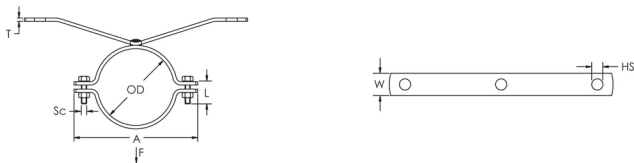

SOB Pipe Clamp for PVC Pipe, 150 DN, 160 mm OD

CATALOG NUMBER

SOB150PVCPPC

FEATURES

Stand off bracket for vertical pipe services

Attaches directly to horizontal or vertical structural member

Double bolted

PRODUCT ATTRIBUTES

Material: Steel

Finish: Polyester

Color: White

NB/DN: 150

Outer Diameter (OD): 160 mm

A: 220 mm

Width (W): 25 mm

Thickness (T): 3 mm

Hole Size (HS): 10 mm

Screw Diameter (Sc): 8

Screw Length (L): 25mm

Static Load: 1500N

DIAGRAMS

WARNING

nVent products shall be installed and used only as indicated in nVent's product instruction sheets and training materials. Instruction sheets are available at www.nvent.com and from your nVent customer service representative. Improper installation, misuse, misapplication or other failure to completely follow nVent's instructions and warnings may cause product malfunction, property damage, serious bodily injury and death and/or void your warranty.