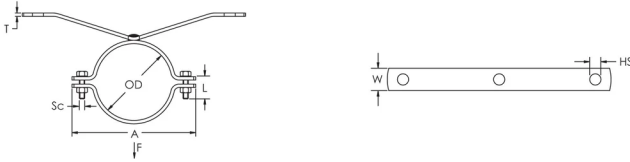

## PRODUCT ATTRIBUTES

Material: Steel

Finish: Polyester

Color: White

NB/DN: 225

Outer Diameter (OD): 251 mm

A: 368 mm

Width (W): 40 mm

Thickness (T): 6 mm

Hole Size (HS): 13.5 mm

Screw Diameter (Sc): 12

Screw Length (L): 40mm

Static Load: 6000N

## DIAGRAMS

---