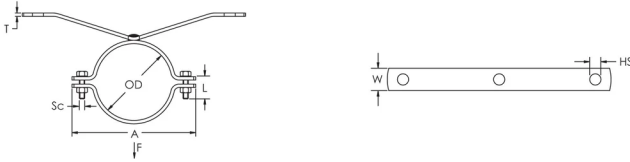

## PRODUCT ATTRIBUTES

Material: Steel

Finish: Polyester

Color: White

NB/DN: 300

Outer Diameter (OD): 316 mm

A: 435 mm

Width (W): 40 mm

Thickness (T): 6 mm

Hole Size (HS): 13.5 mm

Screw Diameter (Sc): 12

Screw Length (L): 40mm

Static Load: 7500N

## DIAGRAMS

---