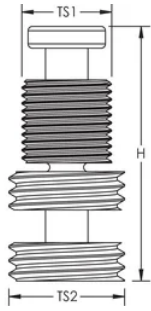

ER2 Mast Terminal Adaptor

Data Solutions

CATALOG NUMBER

INTCPTADM116UN

FEATURES

Connects nVent ERICO System 3000 air terminals to ER stainless steel middle mast sections

PRODUCT ATTRIBUTES

Article Number: 702301

Material: Brass

Thread Size 1 (TS1): 1/2" BSPP

Thread Size 2 (TS2): 1 1/16" UNC

Height (H): 59.2mm

Unit Weight: 0.1kg

DIAGRAMS

WARNING

nVent products shall be installed and used only as indicated in nVent's product instruction sheets and training materials. Instruction sheets are available at www.nvent.com and from your nVent customer service representative. Improper installation, misuse, misapplication or other failure to completely follow nVent's instructions and warnings may cause product malfunction, property damage, serious bodily injury and death and/or void your warranty.