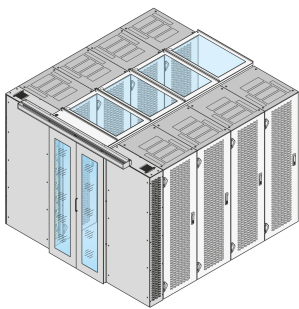

# Aisle Containment Top Cover, 1200W 200D

### CATALOG NUMBER

**21130-649**

Top cover in different depths to setup a aisle containment closing.

### FEATURES

Top covers to provide top cover for 2 cabinet rows

Suitable for an aisle width of 1200 mm

A top cover profile can raise the aisle height by 84 mm; please order separately

Top cover can be removed from inside (allows access to lighting and facilitates maintenance works)

### PRODUCT ATTRIBUTES

Type: Aisle Top Cover

Width: 200mm

Depth: 1200mm

Material: Steel

Package Quantity: 1

Color: Black Grey

Color Code: RAL 7021