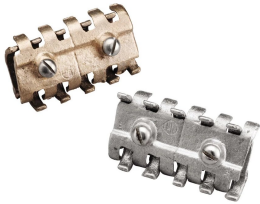

# 528 Parallel Cable Connector

## FEATURES

Cable splice with positive two bolt tension grip on cable or wire

For use with all full size cables on Class I/II structures

## SPECIFICATIONS

**Conductor Size, UL:** Class 1 - Class 2 (4/0 Max)

Table 1/1						
Catalog Number	Material	Finish	Depth (D)	Width (W)	Unit Weight	Certifications
LPA528	Aluminum	Bare	101.6mm	51.31 mm	0.12 kg	E202878-Combined_CoC, E202878-Combined_CoC
LPC528L	Copper	Tinned	101.6mm	51.31 mm	0.31 kg	