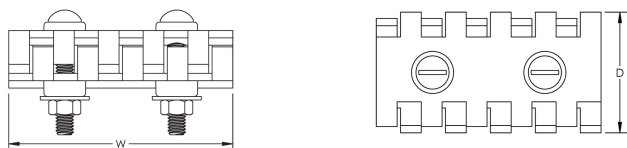

DIAGRAMS

WARNING

---

nVent products shall be installed and used only as indicated in nVent's product instruction sheets and training materials. Instruction sheets are available at www.nvent.com and from your nVent customer service representative. Improper installation, misuse, misapplication or other failure to completely follow nVent's instructions and warnings may cause product malfunction, property damage, serious bodily injury and death and/or void your warranty.

North America

+1.800.753.9221
Option 1 – Customer Care
Option 2 – Technical
Support

Europe

Netherlands:
+31 800-0200135
France:
+33 800 901 793

Europe

Germany:
800 1890272
Other Countries:
+31 13 5835404

APAC

Shanghai:
+ 86 21 2412 1618/19
Sydney:
+61 2 9751 8500

Our powerful portfolio of brands:

CADDY ERICO HOFFMAN ILSCO SCHROFF TRACHTE