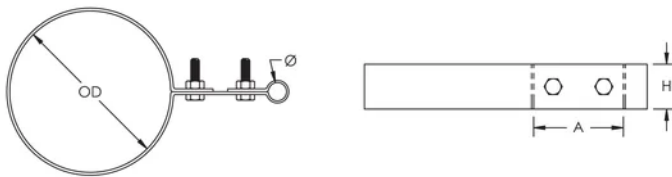

Extended Strap Cable/Point to Pipe Support

CERTIFICATIONS

FEATURES

Offset support for air terminals or conductors

SPECIFICATIONS

Table 1/2						
Catalog Number	Material	Finish	Diameter (Ø)	Outer Diameter (OD)	Height (H)	A
LPA676	Aluminum		13.0 - 15.88 mm	60.3 - 73.03 mm	31.8 mm	63.5 mm
LPA675	Aluminum		13.0 - 15.88 mm	48.3 - 60.96 mm	31.8 mm	63.5 mm
LPA677	Aluminum		13.0 - 15.88 mm	88.9 - 101.6 mm	31.8 mm	63.5 mm
LPA678	Aluminum		13.0 - 15.88 mm	114.3 - 127 mm	31.8 mm	63.5 mm
LPC675	Copper	Tinned	13.0 - 15.88 mm	48.3 - 60.96 mm	31.8 mm	63.5 mm
LPC676	Copper	Tinned	13.0 - 15.88 mm	60.3 - 73.03 mm	31.8 mm	63.5 mm

Catalog Number	Material	Finish	Diameter (Ø)	Outer Diameter (OD)	Height (H)	A
LPC678	Copper	Tinned	13.0 - 15.88 mm	114.3 - 127 mm	31.8 mm	63.5 mm

Table 2/2

Catalog Number	Unit Weight	Certifications
LPA676	0.07 kg	
LPA675	0.07 kg	
LPA677	0.1 kg	
LPA678	0.12 kg	
LPC675	0.17 kg	E202878-Combined_CoC, E202878-Combined_CoC
LPC676	0.17 kg	E202878-Combined_CoC, E202878-Combined_CoC
LPC678	0.28 kg	E202878-Combined_CoC, E202878-Combined_CoC

ADDITIONAL PRODUCT DETAILS

Air terminals must be attached to a threaded base.

DIAGRAMS

WARNING

nVent products shall be installed and used only as indicated in nVent's product instruction sheets and training materials. Instruction sheets are available at www.nvent.com and from your nVent customer service representative. Improper installation, misuse, misapplication or other failure to completely follow nVent's instructions and warnings may cause product malfunction, property damage, serious bodily injury and death and/or void your warranty.